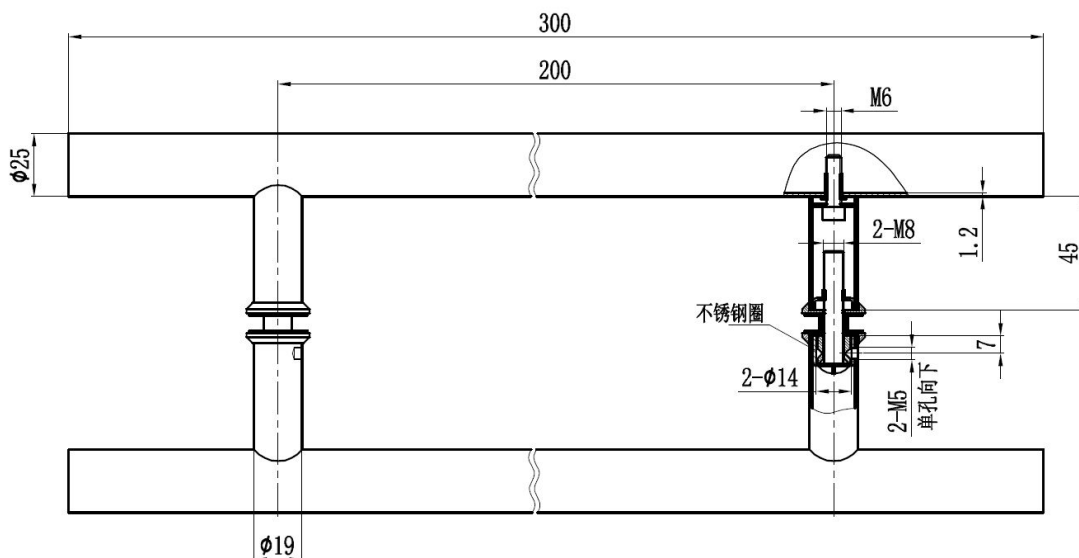

PRODUCT SHEET

Description:

Door Handle "Oder" SS304 Black Finish, $\varnothing 25 \times 300$ mm, cc 200mm, 8-12mm Glass Thickness, Bore: $\varnothing 12$ mm

Item number:

17.87.000-4

| Units | Box | Carton | HS Code | Barcode |
|-------|-----|--------|------------|---|
| Pair | 1 | 10 | 8302415000 |  5704866499675 |